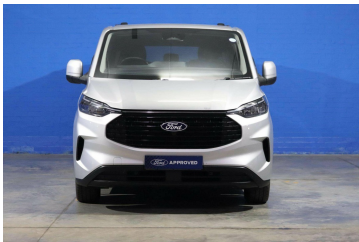

Ford Tourneo Custom 2.0L Trend LWB A/T

Now R 869,900

Overview

Registration	Registered	Fuel Type	Tax Band	Colour
KPV413EC	2025	Diesel	N/A	Silver
Engine Size	Interior Trim	Fuel Consumption		
2 l	N/A	N/A		

Description