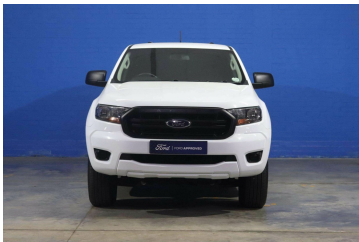

Ford Ranger 2.2 TDCI XL D/C P/U MT 4X2

Now R 359,900

Overview

Registration	Registered	Fuel Type	Tax Band	Colour
KBL590EC	2022	Diesel	N/A	White
Engine Size	Interior Trim	Fuel Consumption		
2.2l	N/A	N/A		

Description