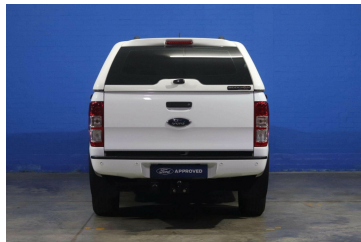

Ford Ranger 2.2 TDCI XL D/C P/U MT 4X2

Now R 359,900

Overview

Registration	Registered	Fuel Type	Tax Band	Colour
KBL590EC	2022	Diesel	N/A	White
Engine Size	Interior Trim	Fuel Consumption		
2.2l	N/A	N/A		

Description